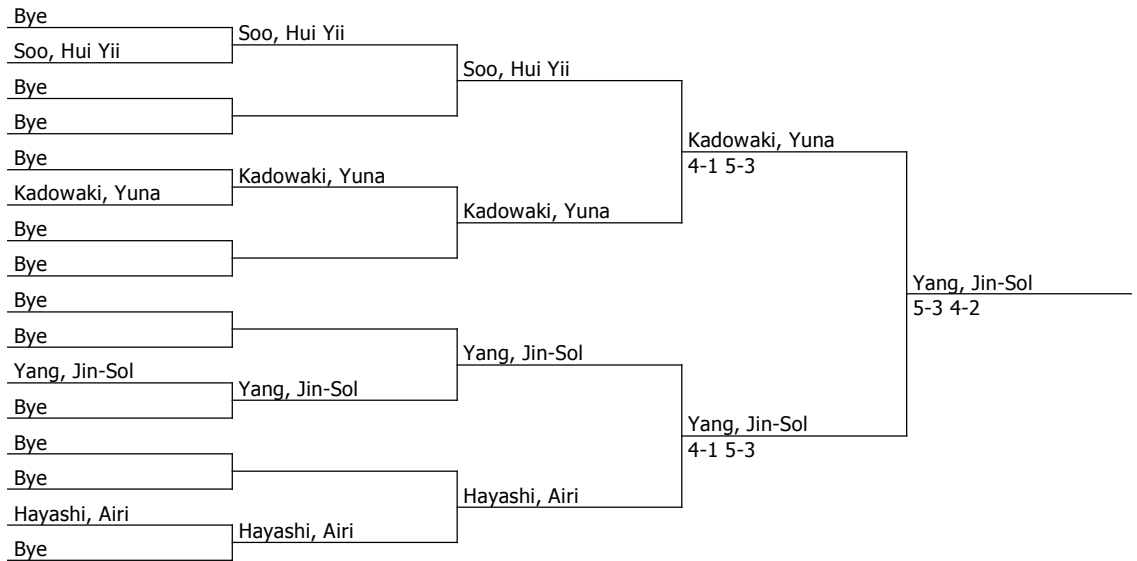

	# Seeded Players		# Alternates	Replacing	Draw date/time:
	1 Chanta, Aunchisa				Last Direct Acceptance
	2 Jattavapornvanit, Pimrada				Player representatives
3 Kim, Hui-Gyeong					Signature
4 Ryu, Ha Yeong					Mihoko Mitsutomi
5 Jung, Hyerim					
6 Sim, Mi Seong					
7 Rout, Maitree Diksha					
8 Jung, Min Kyo					

Asia Junior Grass Court Tennis Championship in Saga 2016

GS14 - POSITION 17-32

Date
19 - 26 11 2016

City, Country
Saga, JPN

Website
<https://www.gcs-tc.com/>

Printed: 2016/11/24 15:41:00

Round 1	Round 2	Quarterfinals	Semifinals	Final	Winner
---------	---------	---------------	------------	-------	--------

Position 17-24

Position 19-20

Position 21-24

Position 23-24

Position 25-32

Position 27-28

Position 29-32

Position 31-32